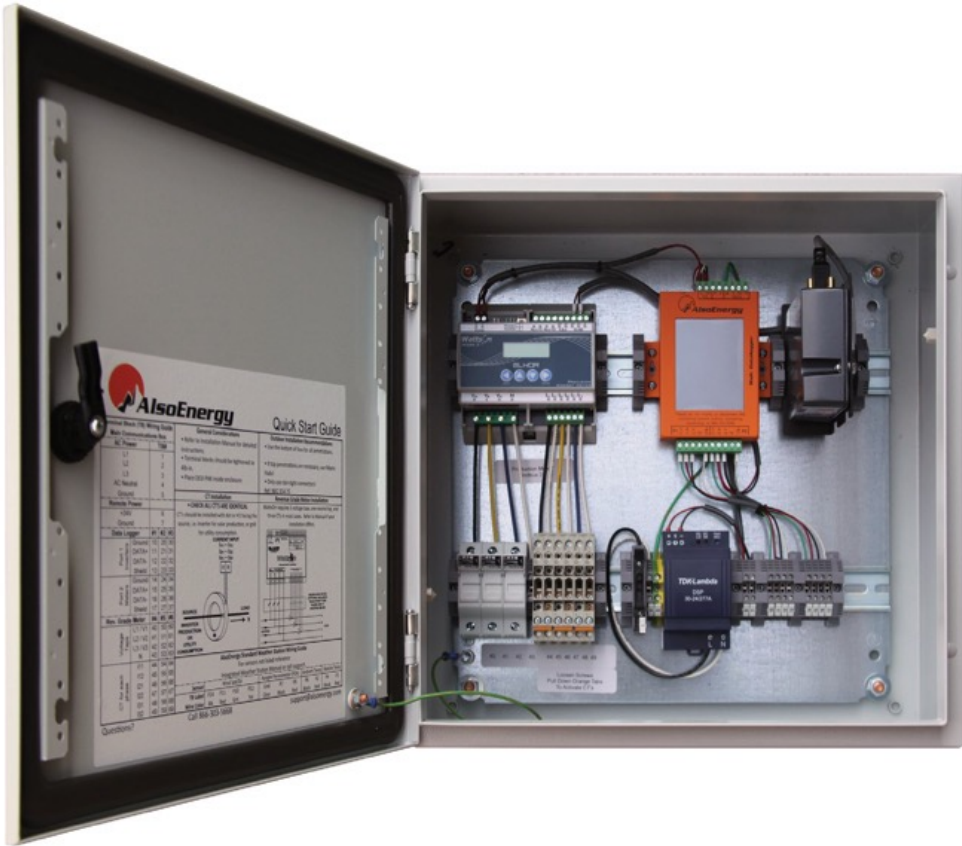

Data Aggregation System Hardware

AlsoEnergy’s vertically-integrated, edge-to-cloud platform includes a Data Aggregation System (DAS). Enabling remote monitoring for O&M optimization, our DAS solution is preconfigured to your specifications for fast, plug-and-play installation. The hardware enclosure is rated for both indoor and outdoor installation. While our edge solutions and PowerTrack, our SaaS application for portfolio optimization, can be delivered independently, asset managers, and EPCs appreciate the reduced risk of using a single point of accountability from edge to cloud and from bid throughout the asset’s lifetime.

DAS Assembly

- Complete with all necessary DAS system hardware
- Preconfigured for plug-and-play capability with the PowerTrack
- Hardware mounted and pre-wired
- NEMA 4 rated enclosures for exterior mounting
- Indoor mounting hardware included
- Built to your specifications
- ETL listed

End-to-end DAS from AlsoEnergy are tested, configured, assembled, and wired in our ETL listed facility in Boulder, CO.

Hardware Components

AlsoEnergy DataLogger

- 1 pre-configured for use with PowerTrack, accepts data from RS-485, RS-232, or Ethernet connected devices
- Includes internal storage capacity and a touch screen LCD display
- 20% continuous (voltage & current) maintaining full accuracy
100% momentary current overload

Energy Meter

- Revenue grade accuracy
- Accepts single-phase, split-phase, and three-phase loads
- Includes LCD display

Weather Stations and Environmental Sensors

- High-quality weather stations accommodate any solar or wind metric requirements
- Fit into the main monitoring communications enclosure or dedicated enclosure
- Anemometers
- Ambient temperature sensors
- High-temperature weather stations
- Remote and portable stations
- Pyranometers (Hukseflux, Apogee, Kipp and Zonen)
- Module temperatures sensors
- Basic and full weather station packages