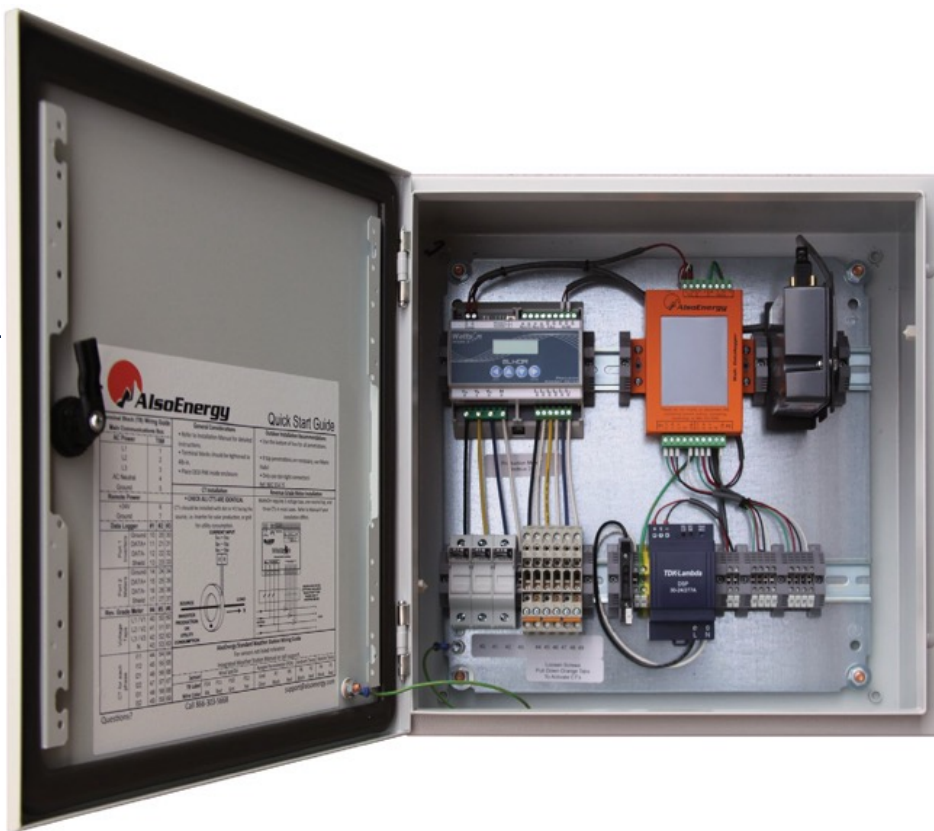

Data Aggregation System hardware

AlsoEnergy's vertically-integrated, edge-to-cloud platform includes a Data Aggregation System (DAS). Enabling remote monitoring for O&M optimization, our DAS solution is preconfigured to your specifications for fast, plug-and-play installation. The hardware enclosure is rated for both indoor and outdoor installation. While our edge solutions and PowerTrack, our SaaS application for portfolio optimization, can be delivered independently, asset managers, and EPCs appreciate the reduced risk of using a single point of accountability from edge to cloud and from bid throughout the asset's lifetime.

DAS Assembly

- Complete with all necessary DAS system hardware
- Preconfigured for plug-and-play capability with the PowerTrack
- Hardware mounted and pre-wired
- NEMA 4 rated enclosures for exterior mounting
- Indoor mounting hardware included
- Built to your specifications
- ETL listed

End-to-end DAS from AlsoEnergy are tested, configured, assembled, and wired in our ETL listed facility in Boulder, CO.

Hardware components

AlsoEnergy DataLogger

- 1 pre-configured for use with PowerTrack, accepts data from RS-485, RS-232, or Ethernet connected devices
- Includes internal storage capacity and a touch screen LCD display
- 20% continuous (voltage & current) maintaining full accuracy 100% momentary current overload

Energy meter

- Revenue grade accuracy
- Accepts single-phase, split-phase, and three-phase loads
- Includes LCD display

Weather stations and environmental sensors

- 1 High-quality weather stations accommodate any solar or wind metric requirements
- Fit into the main monitoring communications enclosure or dedicated enclosure
- Anemometers
- Pyranometers (Hukseflux, Apogee, Kipp and Zonen)
- Ambient temperature sensors
- Module temperatures sensors
- High-temperature weather stations
- Basic and full weather station packages
- Remote and portable stations